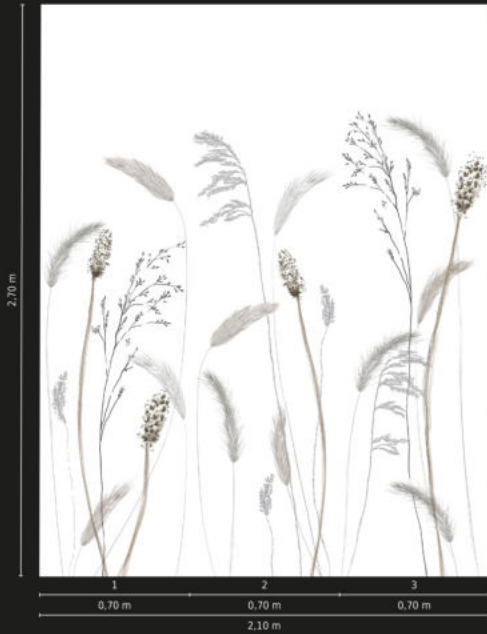

PURE NATURE

**IDEAS GENERATED
FROM THE SIMPLICITY
OF NATURE**

NATURAL & SOFT

EARTHY SURFACE

3 Panels / 2,10 m x 2,70 m

3 Panels
numbers

63458

Uni