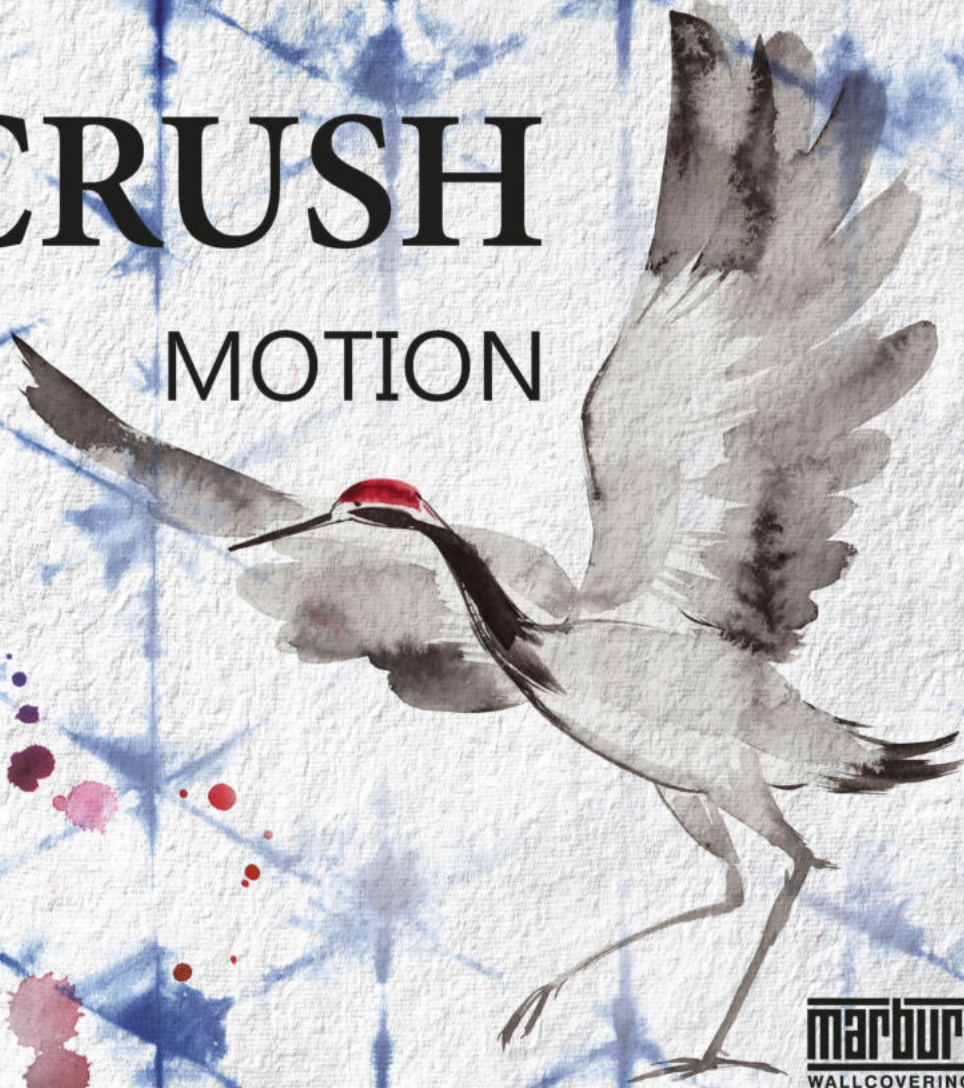

CRUSH

MOTION

marburg
WALLCOVERINGS

marburg
WALLCOVERINGS

SINCE 1845

CRUSH MOTION

Qualitätstapete entworfen, entwickelt und
produziert in Deutschland.

Quality Wallcoverings designed, developed and
produced in Germany.